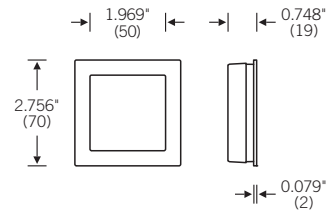

# Flush Pulls for Passage Doors

● Stock Items  
(in Natural Color Aluminum  
and Satin Stainless Steel)

**4253**

- Aluminum ●
- Stainless Steel ●

Flush Pull

**4253 0001**

- Aluminum ●
- Stainless Steel ●

Flush Pull with  
Spring Loaded Cover

**4253 0002**

- Aluminum
- Stainless Steel

Flush Pull