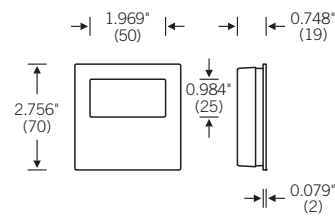

# Flush Pulls for Passage Doors

● Stock Items  
(in Natural Color Aluminum  
and Satin Stainless Steel)

**4253**

- Aluminum ●
- Stainless Steel ●

Flush Pull

**4253 0001**

- Aluminum ●
- Stainless Steel ●

Flush Pull with  
Spring Loaded Cover

**4253 0002**

- Aluminum
- Stainless Steel

Flush Pull